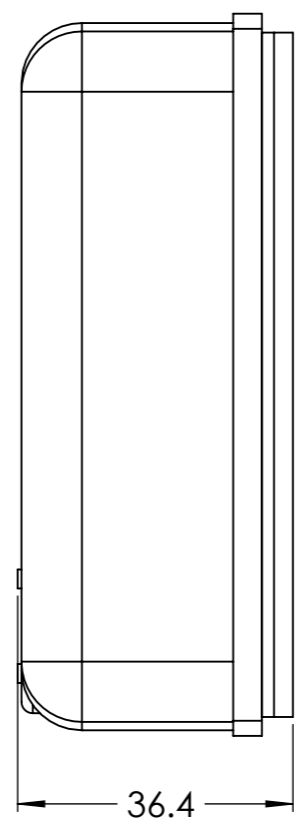

Dimension Drawing - BlueSolar PWM	
SCC010005050	BlueSolar PWM-LCD&USB 12/24V-5A
SCC010010050	BlueSolar PWM-LCD&USB 12/24V-10A
SCC010020050	BlueSolar PWM-LCD&USB 12/24V-20A

Dimensions in mm

victron energy
BLUE POWER