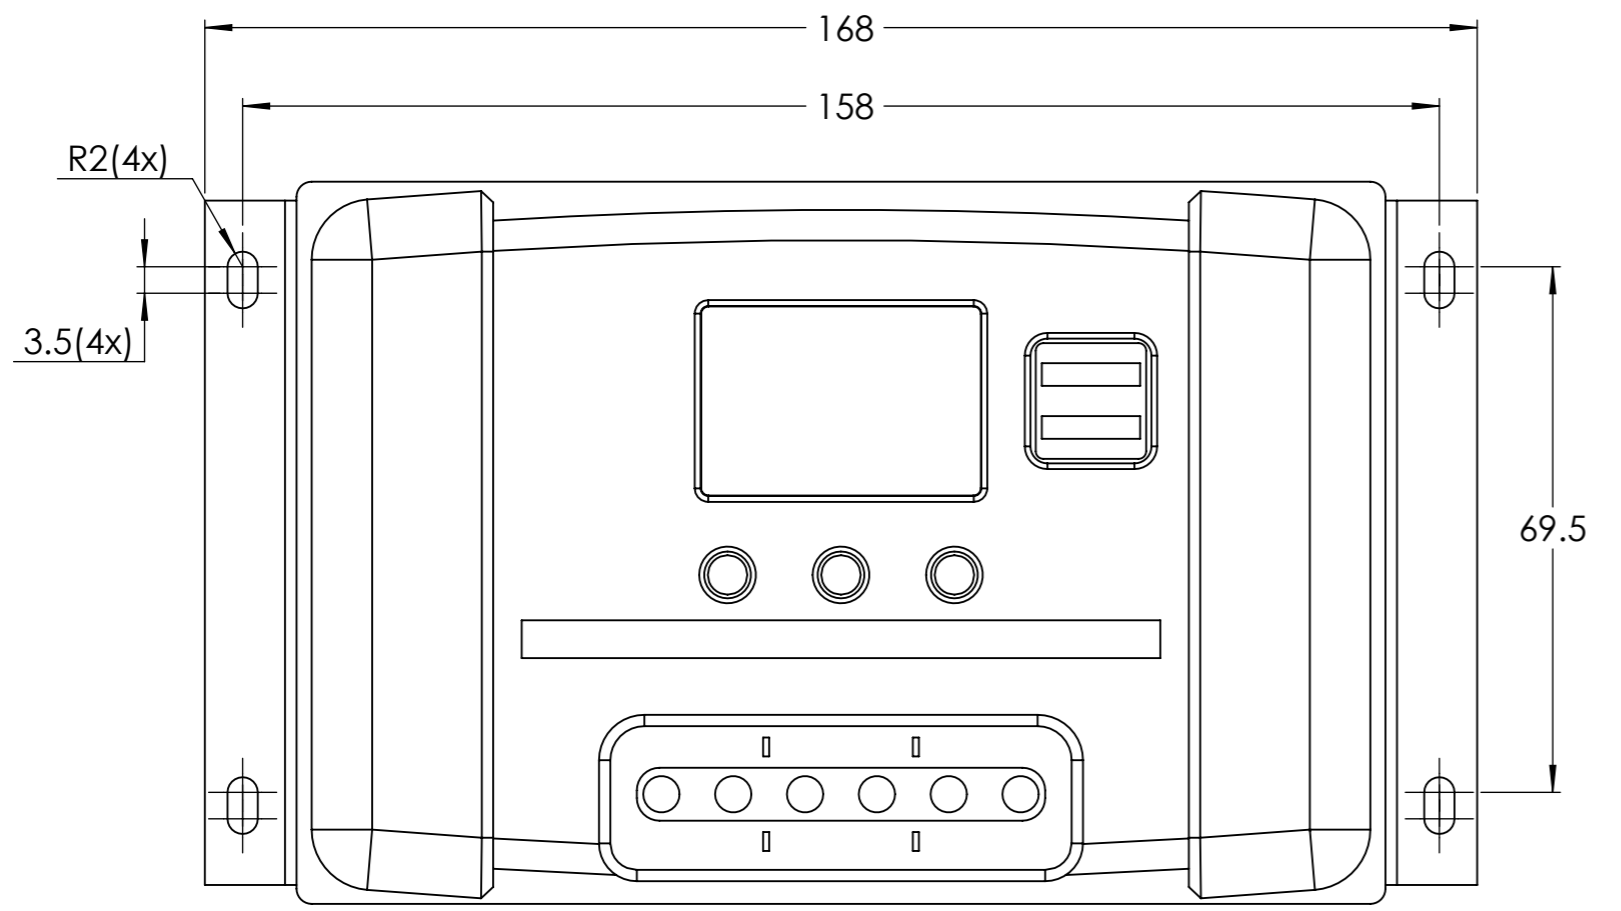

Dimension Drawing - BlueSolar PWM	
SCC010005050	BlueSolar PWM-LCD&USB 12/24V-5A
SCC010010050	BlueSolar PWM-LCD&USB 12/24V-10A
SCC010020050	BlueSolar PWM-LCD&USB 12/24V-20A

Dimensions in mm

victron energy
BLUE POWER