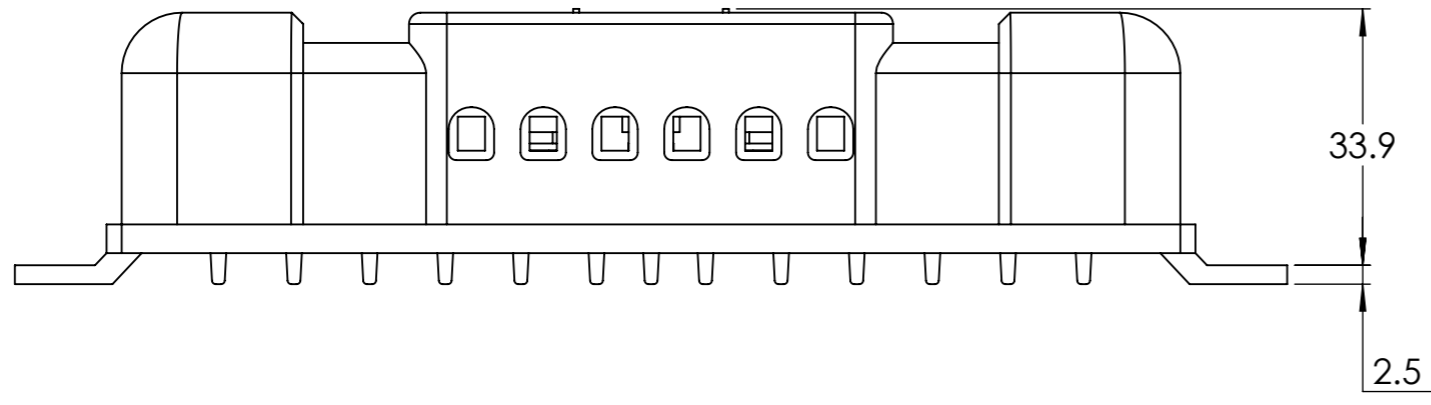

Dimension Drawing - BlueSolar PWM	
SCC010005050	BlueSolar PWM-LCD&USB 12/24V-5A
SCC010010050	BlueSolar PWM-LCD&USB 12/24V-10A
SCC010020050	BlueSolar PWM-LCD&USB 12/24V-20A

Dimensions in mm

victron energy
BLUE POWER