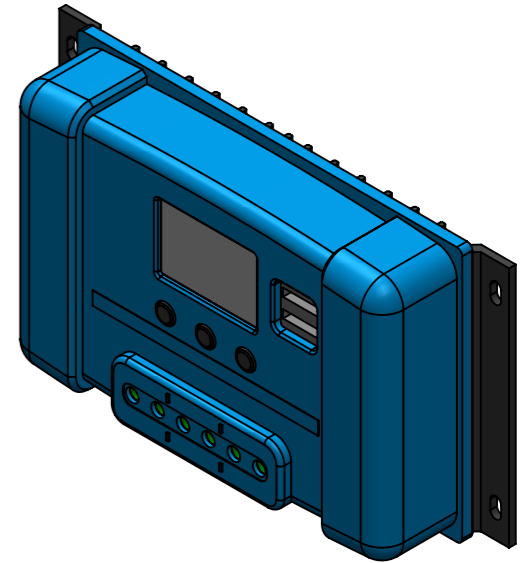

Dimension Drawing - BlueSolar PWM	
SCC010005050	BlueSolar PWM-LCD&USB 12/24V-5A
SCC010010050	BlueSolar PWM-LCD&USB 12/24V-10A
SCC010020050	BlueSolar PWM-LCD&USB 12/24V-20A

Dimensions in mm

victron energy
BLUE POWER